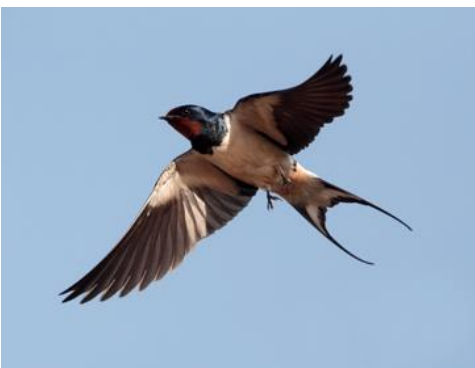

Churt Bird ID Guide

Common Garden Birds

Sparrow

Dunnock

Robin

Wren

Blackbird

Great Tit

Blue Tit

Long Tailed Tit

Gold Finch

Chaffinch

Bull Finch

Green Finch

Big Churt Bird Watch

Less Common Garden Birds

Starling

Wood Pigeon

Collared Dove

Nuthatch

Siskin

Pied Wagtail

Swallow

Great Spotted Woodpecker

Green Woodpecker

Magpie

Jay

Jackdaw

Big Churt Bird Watch

Less Common Birds

Song Thrush

Redwing